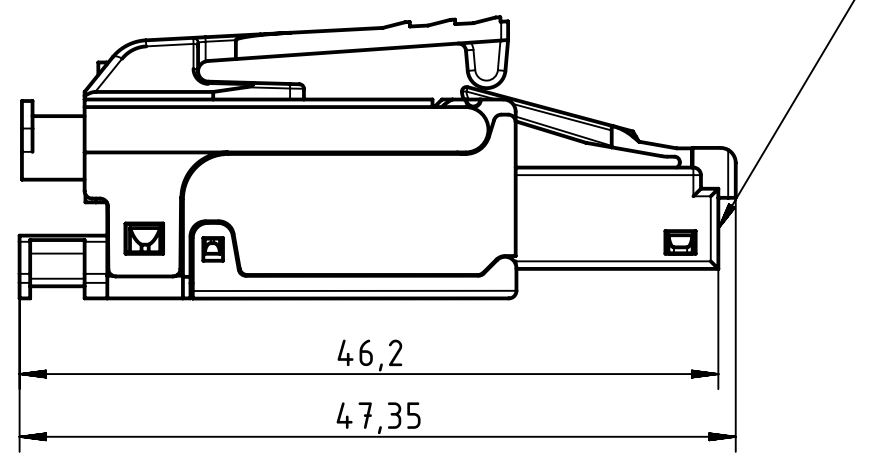

preLink terminal mod
AWG 22/24

mating face acc. to IEC 60603-7

on request: colour-clip
colour-clip TB 094585000XX

preLink terminal mod enclosed separately
data contact plating: Au 1,27 µm (50pin) over nickel

	All Dimensions in mm Original Size DIN A4	Scale 1:1	Free size tol.		Ref.	
	All rights reserved Department EL PD	Created by BALSAN	Inspected by PRIESTER	Standardisation TIEMANNA	Date 2019-06-27	State Final Release
Title preLink RJ45 plug, AWG 22/24, IP20, Cat.6A					Doc-Key / ECM-Nr. 100841151/UGD/000/A 500000154199	
HARTING Electric GmbH & Co. KG D-32339 Espelkamp		Type TB	Number 20 82 101 0012		Rev. A	Page 1/1