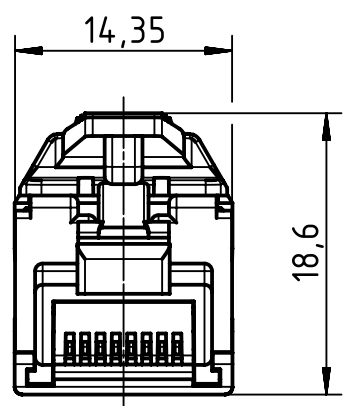

preLink terminal mod
AWG 22/24

mating face acc. to IEC 60603-7

on request: colour-clip
colour-clip TB 094585000XX

preLink terminal mod enclosed separately
data contact plating: Au 1,27 µm (50pin) over nickel

	All Dimensions in mm Original Size DIN A4	Scale 1:1	Free size tol.		Ref.	
	All rights reserved Department EL PD	Created by BALSAN	Inspected by PRIESTER	Standardisation TIEMANNA	Date 2019-06-27	State Final Release
Title preLink RJ45 plug, AWG 22/24, IP20, Cat.6A					Doc-Key / ECM-Nr. 100841151/UGD/000/A 500000154199	
HARTING Electric GmbH & Co. KG D-32339 Espelkamp		Type TB	Number 20 82 101 0012		Rev. A	Page 1/1