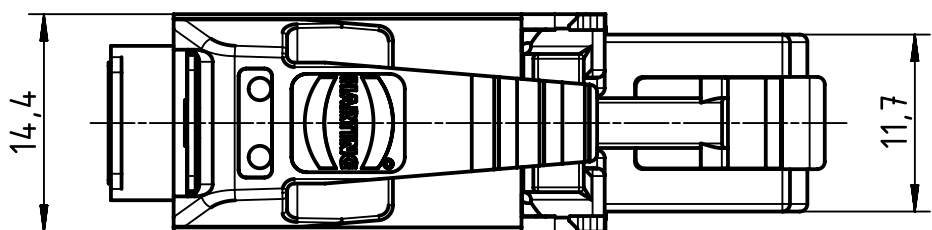

preLink terminal mod
AWG 22/24

mating face acc. to IEC 60603-7

on request: colour-clip
colour-clip TB 094585000XX

preLink terminal mod enclosed separately
data contact plating: Au 1,27 µm (50pin) over nickel

	All Dimensions in mm Original Size DIN A4	Scale 1:1	Free size tol.		Ref.	
	All rights reserved Department EL PD	Created by BALSAN	Inspected by PRIESTER	Standardisation TIEMANNA	Date 2019-06-27	State Final Release
Title preLink RJ45 plug, AWG 22/24, IP20, Cat.6A					Doc-Key / ECM-Nr. 100841151/UGD/000/A 500000154199	
HARTING Electric GmbH & Co. KG D-32339 Espelkamp		Type TB	Number 20 82 101 0012		Rev. A	Page 1/1